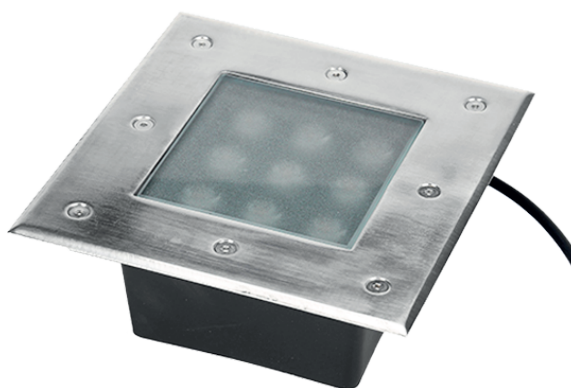

Product datasheet

MF180-9W-WW

LED outdoor floor lamp | 9 W | 3000 K

- Outdoor lightning
- Body Material: Metal
- IP66

General information

• Model	MF180-9W-WW
• LED chip	EPISTAR
• Body material	Metal
• Environment	Outdoor use
• Product color	Gray
• Mounting	Recessed mounting
• IP protection rate	IP66
• Neto weight	1,490 kg

Electrical Specifications

• Power Consumption	9 W
• Input Voltage	AC 24 V
• Dimable Function	No
• Replacing LED	No
• Replacing Power Supply	No

Lightning

- | | |
|------------------------------|------------|
| • Luminous flux | 900 lm |
| • Luminous efficiency | 100 lm / W |
| • Color of the light | Warm white |
| • CCT | 3000 K |
| • Color Render Index (CRI) | < 80 |
| • Beam angle | 90 ° |
| • Life Span | 30 000 h |