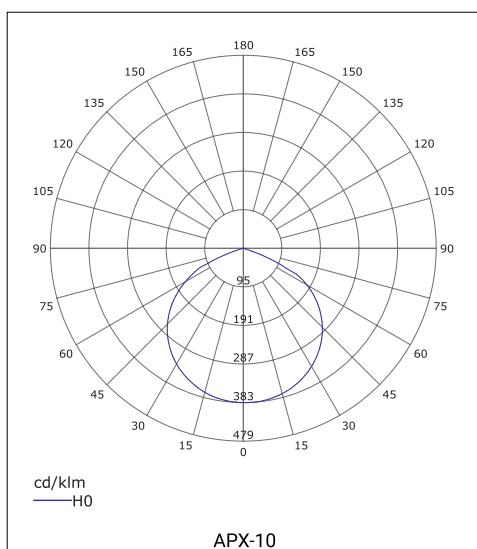

Product datasheet

APX-10-WH

LED flood light 10W | 6000 K

- Indoor and outdoor lighting
- Wide beam angle
- Without flickering
- Usable in all weather conditions

General information

• Model	APX-10-WH
• LED chip	EPISTAR
• Body material	Aluminium
• Environment	Indoor and outdoor lighting
• Product color	White
• Operating Temperature	from - 40 °C to + 50 °C
• Mounting	Surface mounting
• IP Protection Rate	IP65
• Weight	0,180 kg

Electrical Specifications

• Power Consumption	10 W
• Input Voltage	AC 85 - 265 V / 50 - 60 Hz
• Dimmable Function	No
• Replacing LED	No
• Replacing Power Supply	No

Lighting Specifications

• Luminous flux	900 lm
• Luminous efficiency	90 lm / W
• Color of the light	Cold White
• CCT	6000 K
• Color Render Index (CRI)	≥ 80
• Beam Angle	120 °
• Unified Glare Rating (UGR)	≤19
• Life Span	30 000 working hours

Photometric Diagram

Packing Information

- Package dimensions 120 x 95 x 45 mm
- Gross Weight 0,200 kg
- Transport package 40 pieces

Dimensions